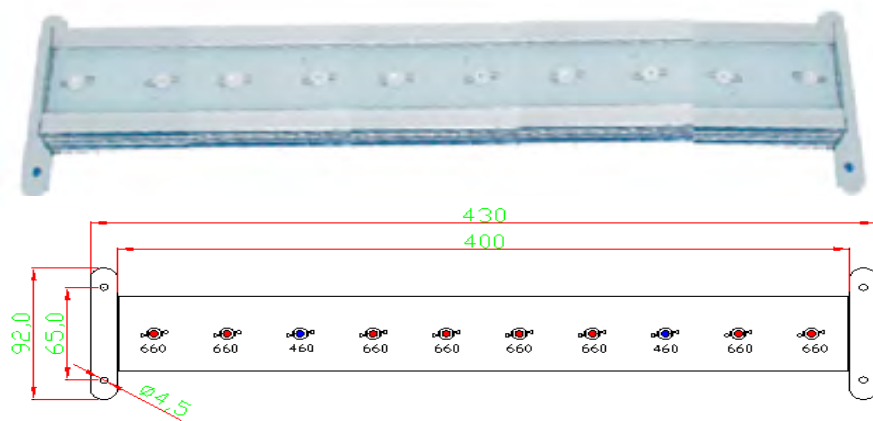

Product Pictures

DC12V

10X3W LED Grow Light

Item	Value	Item	Value
Power Consumption	15W	Size	430x92x30 mm
Temperature	-20~40 °C	Lumen	310Lm
Storage condition	-35~80 °C	Life time	50,000hours
Power working frequency	50/60Hz	Input current	0.06A~0.15A
LED working voltage	DC12V 1.25A	Lighting Area	0.6m ²
Lighting time per day	12-18 Hours	Packing Dimension	500x105x60mm
Height above the Plant	20mm/30mm/40mm	Color	Red/ Blue
IP Rating	IP65	NW	0.8 kg/pcs
Wavelength Angle of leds	Red: Blue-8:2 120°	GW	1.0 kg/4pcs